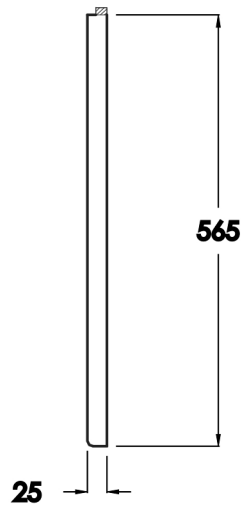

## 1800 Premium Front Panel

**tissino**

Designed to Inspire  
Made to Experience

**tissino**

T 0345 582 8000  
E [info@tissino.co.uk](mailto:info@tissino.co.uk)  
W [tissino.co.uk](http://tissino.co.uk)

2 Lyncastle Road  
Appleton Thorn  
Warrington WA4 4SN