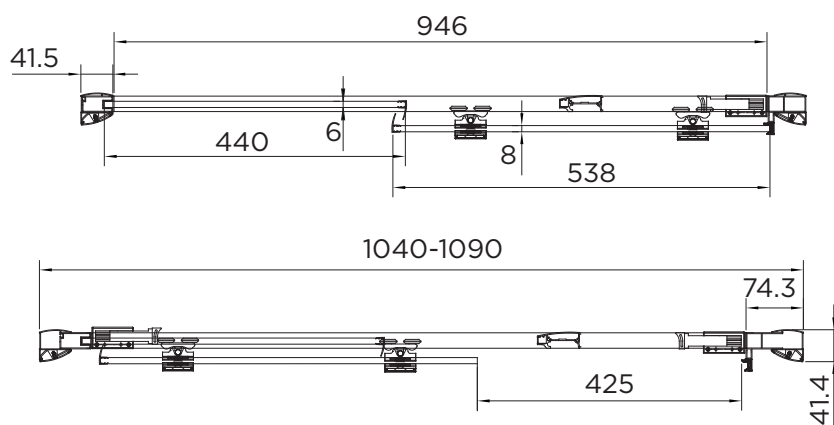

### SLIDING DOOR

RANGE	VENTURI 8
PRODUCT	SLIDING DOOR
CODE	AQ8211S
SIZE	1100
PROFILE COLOUR	SILVER
GLASS THICKNESS	8mm
GLASS FINISH	CLEAR
GLASS TREATMENT	CLEAN & CLEAR™
HEIGHT	1900
ADJUSTMENT IN RECESS	1040-1090
ADJUSTMENT WITH SIDE PANEL	1050-1100
OPTIONAL SIDE PANEL	YES
APERTURE	425
GUARANTEE	LIFETIME
CE	EN14428
GLASS BS EN	EN12150-1T
PROFILE MATERIAL	ALUMINUM/6463#
HANDLE MATERIAL	STAINLESS STEEL
ROLLER MATERIAL	ZINC ALLOY/ABS CHROME
QUICK RELEASE ROLLERS	YES
FIXED PANEL SIZE	440
MOVING PANEL SIZE	538
PRODUCT HAND	UNIVERSAL
PRODUCT WEIGHT	42KG
PACKAGED DIMENSIONS	1980x590x137
BARCODE	503197843947

All measurements in mm and are nominal