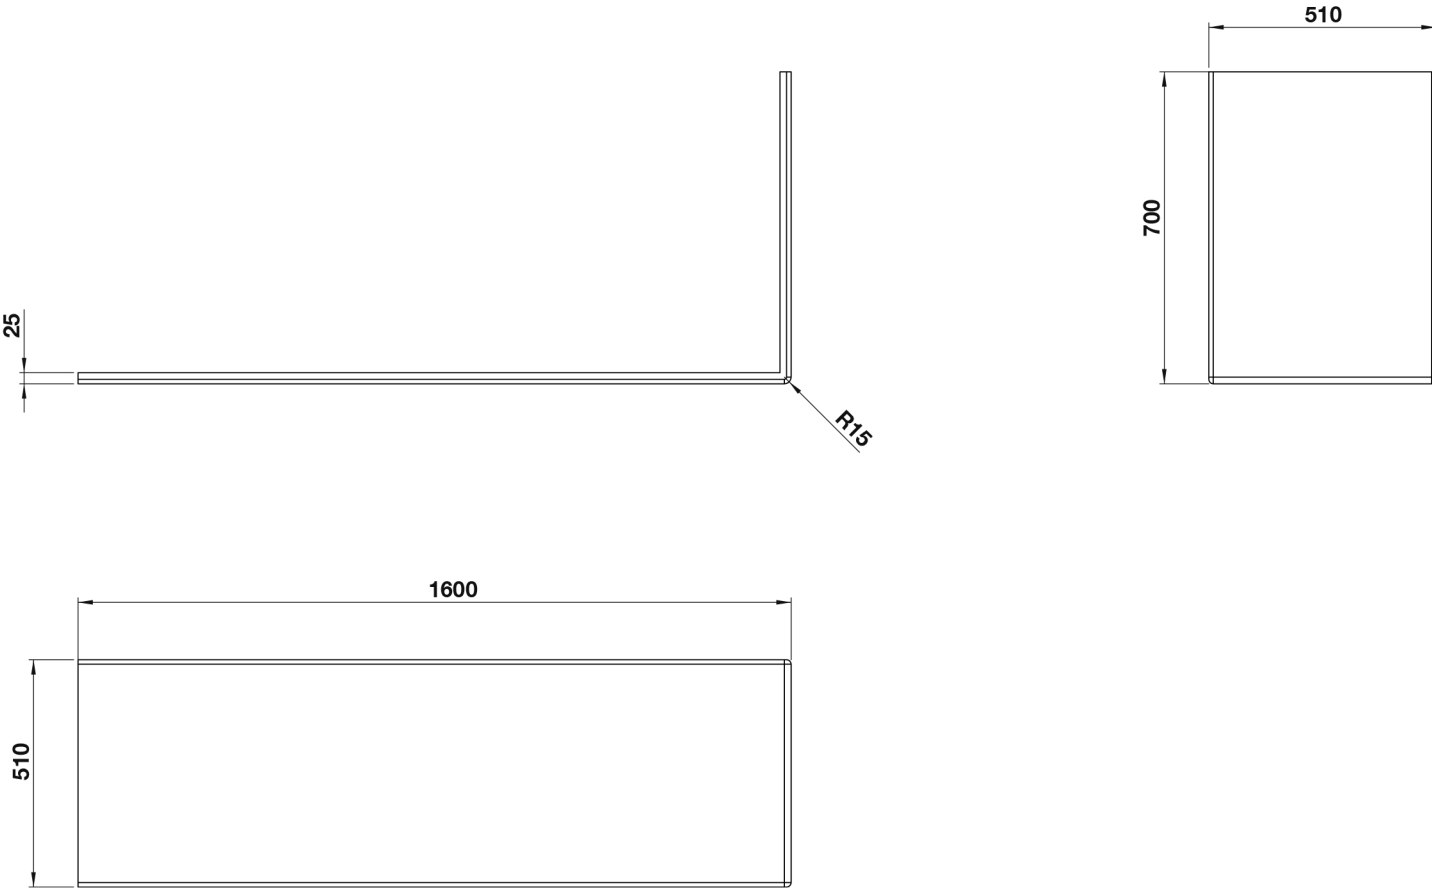

Lorenzo Series

1600 x 700 x 510 L Shape Panel

tissino

Designed to Inspire
Made to Experience

tissino

T 0345 582 8000
E info@tissino.co.uk
W tissino.co.uk

2 Lyncastle Road
Appleton Thorn
Warrington WA4 4SN

We reserve the right to
change this information
without prior notice