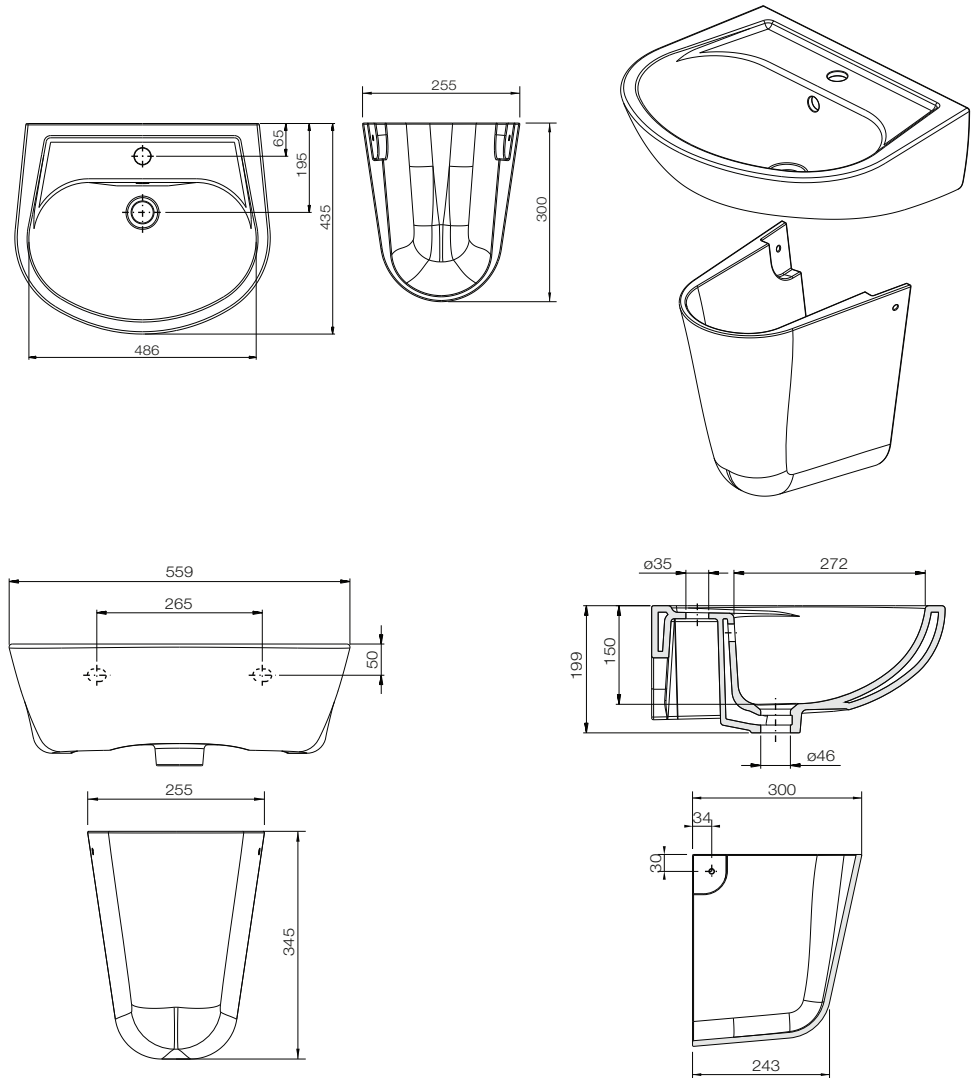

PRODUCT DATASHEET

TNE-214

Nerola Basin and semi-pedestal

tissino

Designed to Inspire
Made to Experience

A sleek and minimalist wall-mounted basin and semi-pedestal

TECHNICAL DRAWING

PRODUCT DETAILS

| | | |
|--------------------------------|-----------------------------------|---------------------|
| Finishes | Basin | Gloss white ceramic |
| | Pedestal | Gloss white ceramic |
| Dimensions | Height | 520 mm |
| | Width | 559 mm |
| | Depth | 435mm |
| Material | Glazed ceramic | |
| Tap connection | Single hole; Ø35mm | |
| Waste connection | Accepts standard 1 ¼" basin waste | |
| Weight | 20.4 kg | |
| Warranty | Lifetime | |
| Codes | | |
| Basin and semi-pedestal | TNE-214 | |