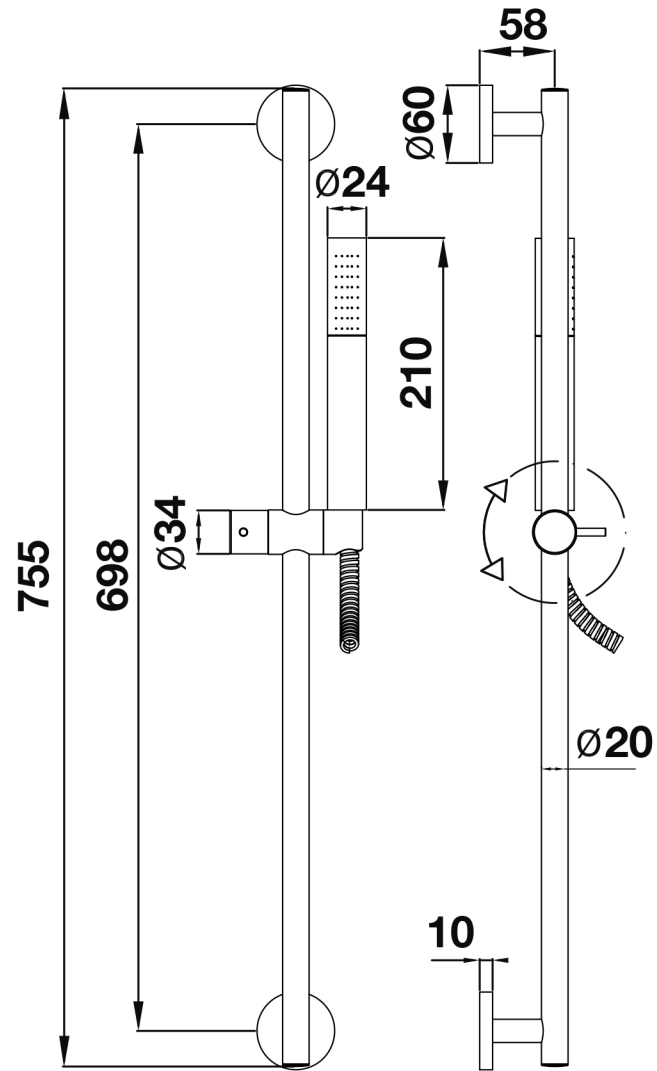

Parina Series

Slide Rail Kit

Chrome TPR-501-CP
Matt Black TPR-501-MN

tissino

Designed to Inspire
Made to Experience

tissino

T 0345 582 8000
E info@tissino.co.uk
W tissino.co.uk

2 Lyncastle Road
Appleton Thorn
Warrington WA4 4SN