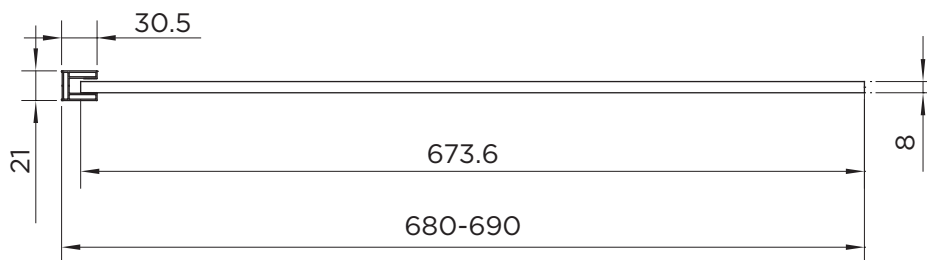

## wetroom 8

|                                   |                |
|-----------------------------------|----------------|
| <b>RANGE</b>                      | WETROOM 8      |
| <b>PRODUCT</b>                    | WETROOM        |
| <b>CODE</b>                       | AQ8242S        |
| <b>SIZE</b>                       | 700            |
| <b>PROFILE COLOUR</b>             | SILVER         |
| <b>GLASS THICKNESS</b>            | 8mm            |
| <b>GLASS FINISH</b>               | CLEAR          |
| <b>GLASS TREATMENT</b>            | CLEAN & CLEAR™ |
| <b>HEIGHT</b>                     | 2000           |
| <b>ADJUSTMENT IN RECESS</b>       | 680-690        |
| <b>ADJUSTMENT WITH SIDE PANEL</b> | N/A            |
| <b>OPTIONAL FLIPPER PANEL</b>     | YES            |
| <b>APERTURE</b>                   | N/A            |
| <b>GUARANTEE</b>                  | LIFETIME       |
| <b>CE</b>                         | YES/EN14428    |
| <b>GLASS BS EN</b>                | EN12150-1T     |
| <b>PROFILE MATERIAL</b>           | ALUMINUM/6463# |
| <b>HANDLE MATERIAL</b>            | N/A            |
| <b>HINGE MATERIAL</b>             | N/A            |
| <b>QUICK RELEASE ROLLERS</b>      | N/A            |
| <b>GLASS PANEL SIZE</b>           | 673.6          |
| <b>MOVING PANEL SIZE</b>          | N/A            |
| <b>PRODUCT HAND</b>               | UNIVERSAL      |
| <b>PRODUCT WEIGHT</b>             | 29KG           |
| <b>PACKAGED DIMENSIONS</b>        | 2080x737x60    |
| <b>BARCODE</b>                    | 5031978062054  |

All measurements in mm and are nominal