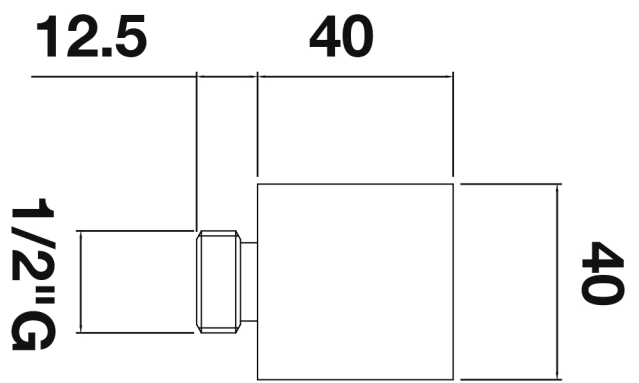

Elvo Series

Designed to Inspire
Made to Experience

Elvo Square Outlet Elbow

TEV-304-CP - Chrome
TEV-304-MN - Matt Black

T 0345 582 8000
E info@tissino.co.uk
W tissino.co.uk

2 Lyncastle Road
Appleton Thorn
Warrington WA4 4SN