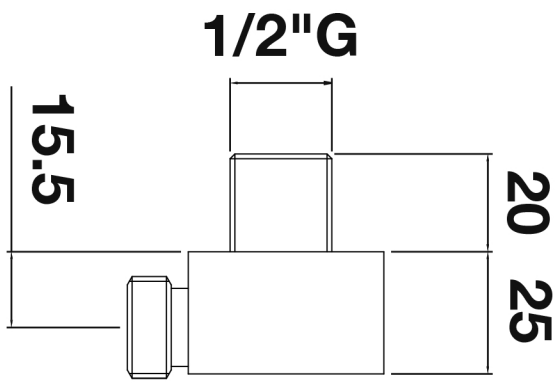

Elvo Series

Designed to Inspire
Made to Experience

Elvo Square Outlet Elbow

TEV-304-CP - Chrome
TEV-304-MN - Matt Black

T 0345 582 8000
E info@tissino.co.uk
W tissino.co.uk

2 Lyncastle Road
Appleton Thorn
Warrington WA4 4SN