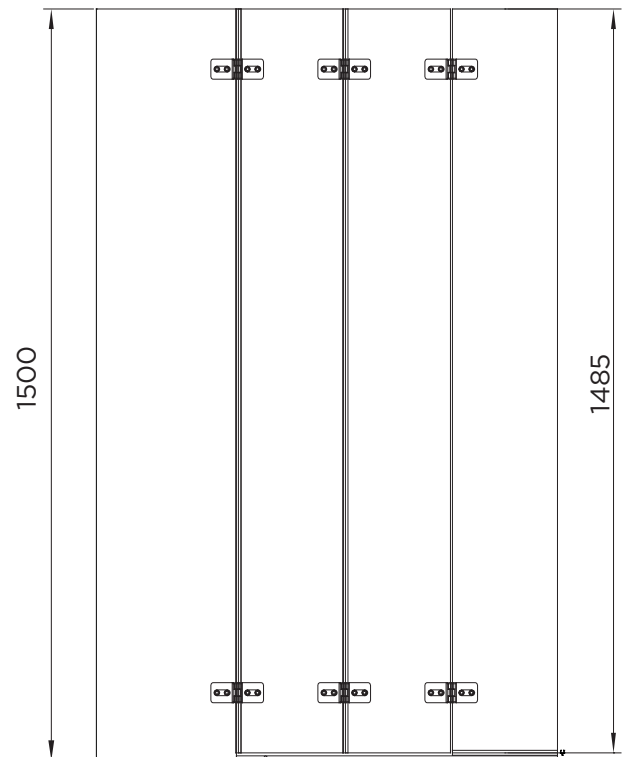

# BATH SCREEN SPECIFICATION

## venturi 6

### HINGED BATH SCREEN

|                     |                |
|---------------------|----------------|
| RANGE               | VENTURI 6      |
| PRODUCT             | BATH SCREEN    |
| CODE                | AQ9501LS       |
| SIZE                | 965            |
| PROFILE COLOUR      | SILVER         |
| GLASS THICKNESS     | 6mm            |
| GLASS FINISH        | CLEAR          |
| GLASS TREATMENT     | CLEAN & CLEAR™ |
| HEIGHT              | 1500           |
| ADJUSTMENT          | 965-985        |
| GARANTEE            | LIFETIME*      |
| GLASS BS EN         | EN12150-1T     |
| CE                  | YES/EN14428    |
| PROFILE MATERIAL    | ALUMINUM/6463# |
| HINGE MATERIAL      | ZINC ALLOY     |
| FIXED PANEL SIZE    | 280            |
| MOVING PANEL SIZE   | 210            |
| OPENING             | INWARD         |
| PRODUCT HAND        | LEFT           |
| PRODUCT WEIGHT      | 32KG           |
| PACKAGED DIMENSIONS | 1580x380x150   |
| BARCODE             | 5031978085404  |

All measurements in mm and are nominal