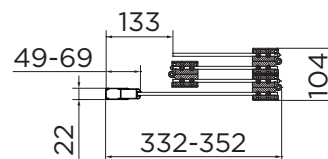

### HINGED BATH SCREEN

|                     |                |
|---------------------|----------------|
| RANGE               | VENTURI 6      |
| PRODUCT             | BATH SCREEN    |
| CODE                | AQ9501LS       |
| SIZE                | 965            |
| PROFILE COLOUR      | SILVER         |
| GLASS THICKNESS     | 6mm            |
| GLASS FINISH        | CLEAR          |
| GLASS TREATMENT     | CLEAN & CLEAR™ |
| HEIGHT              | 1500           |
| ADJUSTMENT          | 965-985        |
| GARANTEE            | LIFETIME*      |
| GLASS BS EN         | EN12150-1T     |
| CE                  | YES/EN14428    |
| PROFILE MATERIAL    | ALUMINUM/6463# |
| HINGE MATERIAL      | ZINC ALLOY     |
| FIXED PANEL SIZE    | 280            |
| MOVING PANEL SIZE   | 210            |
| OPENING             | INWARD         |
| PRODUCT HAND        | LEFT           |
| PRODUCT WEIGHT      | 32KG           |
| PACKAGED DIMENSIONS | 1580x380x150   |
| BARCODE             | 5031978085404  |

All measurements in mm and are nominal