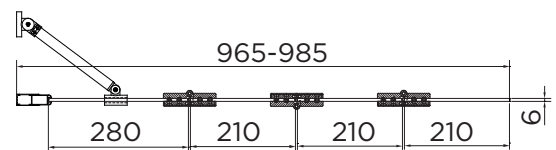

### HINGED BATH SCREEN

|                     |                |
|---------------------|----------------|
| RANGE               | VENTURI 6      |
| PRODUCT             | BATH SCREEN    |
| CODE                | AQ9501LS       |
| SIZE                | 965            |
| PROFILE COLOUR      | SILVER         |
| GLASS THICKNESS     | 6mm            |
| GLASS FINISH        | CLEAR          |
| GLASS TREATMENT     | CLEAN & CLEAR™ |
| HEIGHT              | 1500           |
| ADJUSTMENT          | 965-985        |
| GARANTEE            | LIFETIME*      |
| GLASS BS EN         | EN12150-1T     |
| CE                  | YES/EN14428    |
| PROFILE MATERIAL    | ALUMINUM/6463# |
| HINGE MATERIAL      | ZINC ALLOY     |
| FIXED PANEL SIZE    | 280            |
| MOVING PANEL SIZE   | 210            |
| OPENING             | INWARD         |
| PRODUCT HAND        | LEFT           |
| PRODUCT WEIGHT      | 32KG           |
| PACKAGED DIMENSIONS | 1580x380x150   |
| BARCODE             | 5031978085404  |

All measurements in mm and are nominal