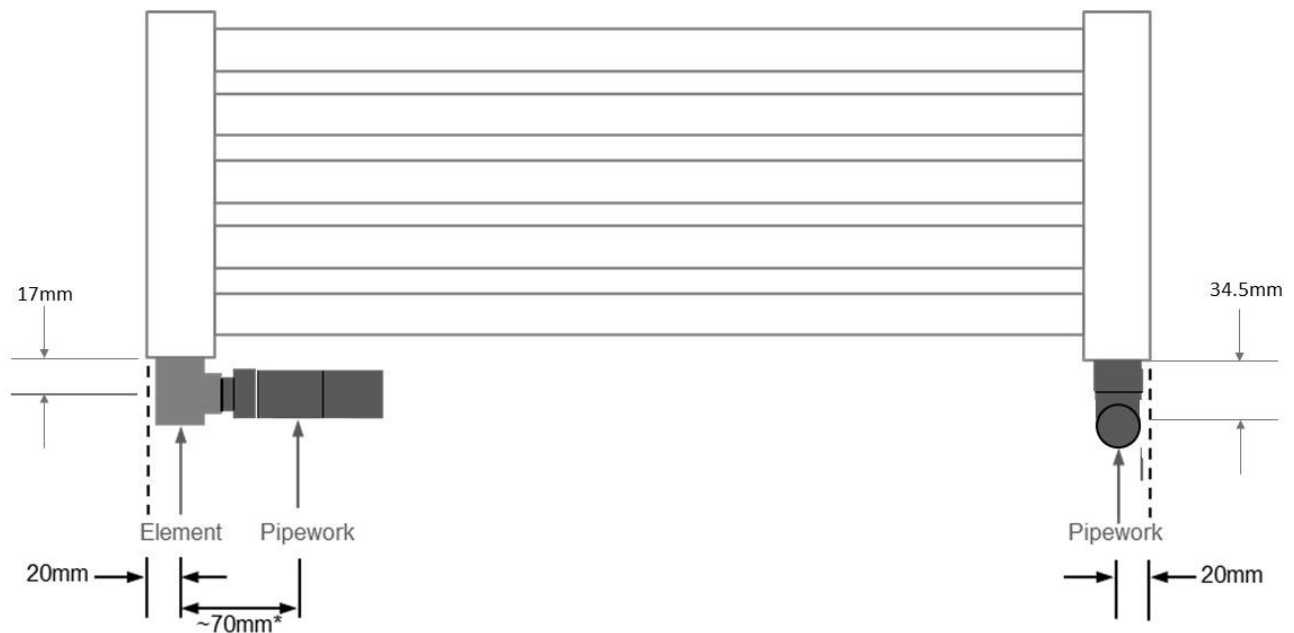

## Hugo dual-fuel radiator valves

Pipe set-out dimensions – Wall plumbing connections

\*Dependent on T-piece and chosen valve dimensions

THU-209-MN Dual Fuel Valves – Wall plumbing connection  
 THU-209-AN Dual Fuel Valves – Wall plumbing connection  
 THU-209-AR Dual Fuel Valves – Wall plumbing connection  
 THU-209-LG Dual Fuel Valves – Wall plumbing connection  
 THU-209-MB Dual Fuel Valves – Wall plumbing connection  
 THU-209-CP Dual Fuel Valves – Wall plumbing connection