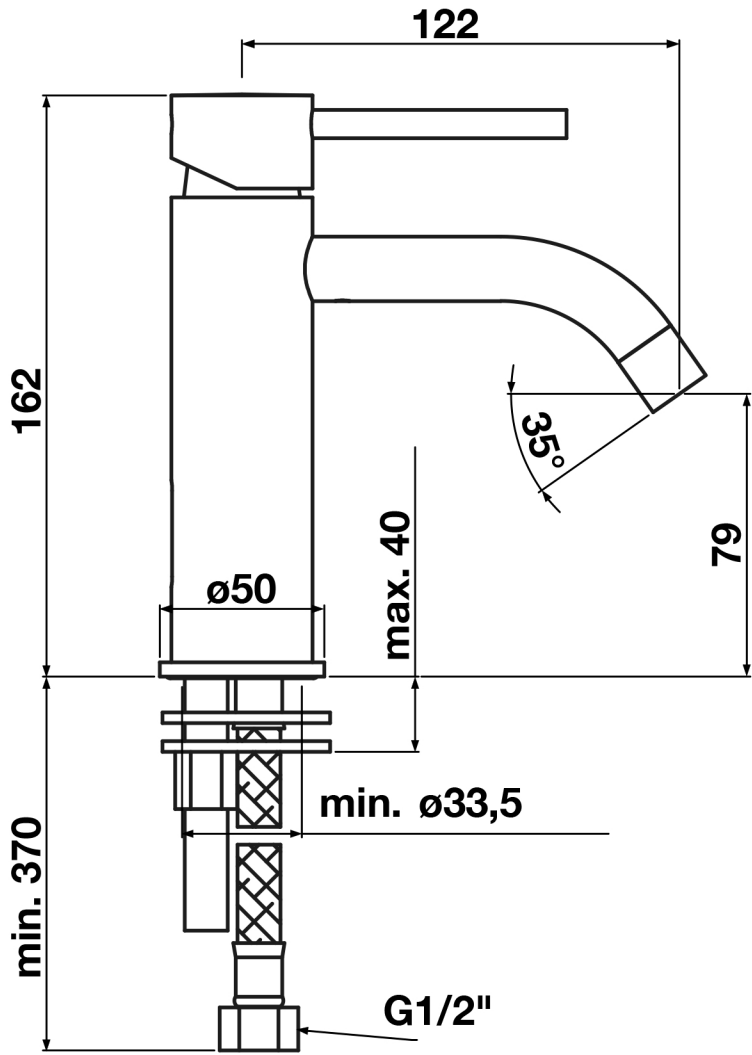

Parina Series

TISSINO

Designed to Inspire
Made to Experience

Basin Mono Tap

- Brushed Black Chrome - TPR-101-BBC
- Black Chrome - TPR-101-BC
- Brushed Honey Gold - TPR-101-BHG
- Chrome - TPR-101-CP
- Honey Gold - TPR-101-HG
- Matt Black - TPR-101-MN
- Rose Gold - TPR-101-RG
- Steel Finish - TPR-101-SF
- White Gold - TPR-101-WG