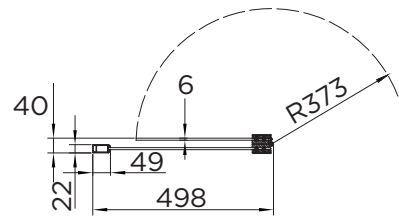

BATH SCREEN SPECIFICATION

venturi 6

HINGED BATH SCREEN

RANGE	VENTURI 6
PRODUCT	BATH SCREEN
CODE	AQ6003L
SIZE	900
PROFILE COLOUR	SILVER
GLASS THICKNESS	6mm
GLASS FINISH	CLEAR
GLASS TREATMENT	CLEAN & CLEAR™
HEIGHT	1500
ADJUSTMENT	865-890
GARANTEE	LIFETIME*
GLASS BS EN	EN12150-1T
CE	YES/EN14428
PROFILE MATERIAL	ALUMINUM/6463#
HINGE MATERIAL	ZINC ALLOY
FIXED PANEL SIZE	447.6
MOVING PANEL SIZE	370
OPENING	INWARD
PRODUCT HAND	LEFT
PRODUCT WEIGHT	22KG
PACKAGED DIMENSIONS	1580x550x77
BARCODE	5031978074859

All measurements in mm and are nominal