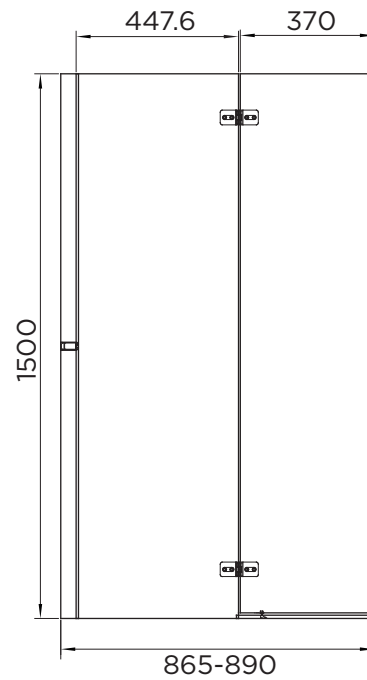

BATH SCREEN SPECIFICATION

venturi 6

HINGED BATH SCREEN

RANGE	VENTURI 6
PRODUCT	BATH SCREEN
CODE	AQ6003L
SIZE	900
PROFILE COLOUR	SILVER
GLASS THICKNESS	6mm
GLASS FINISH	CLEAR
GLASS TREATMENT	CLEAN & CLEAR™
HEIGHT	1500
ADJUSTMENT	865-890
GARANTEE	LIFETIME*
GLASS BS EN	EN12150-1T
CE	YES/EN14428
PROFILE MATERIAL	ALUMINUM/6463#
HINGE MATERIAL	ZINC ALLOY
FIXED PANEL SIZE	447.6
MOVING PANEL SIZE	370
OPENING	INWARD
PRODUCT HAND	LEFT
PRODUCT WEIGHT	22KG
PACKAGED DIMENSIONS	1580x550x77
BARCODE	5031978074859

All measurements in mm and are nominal