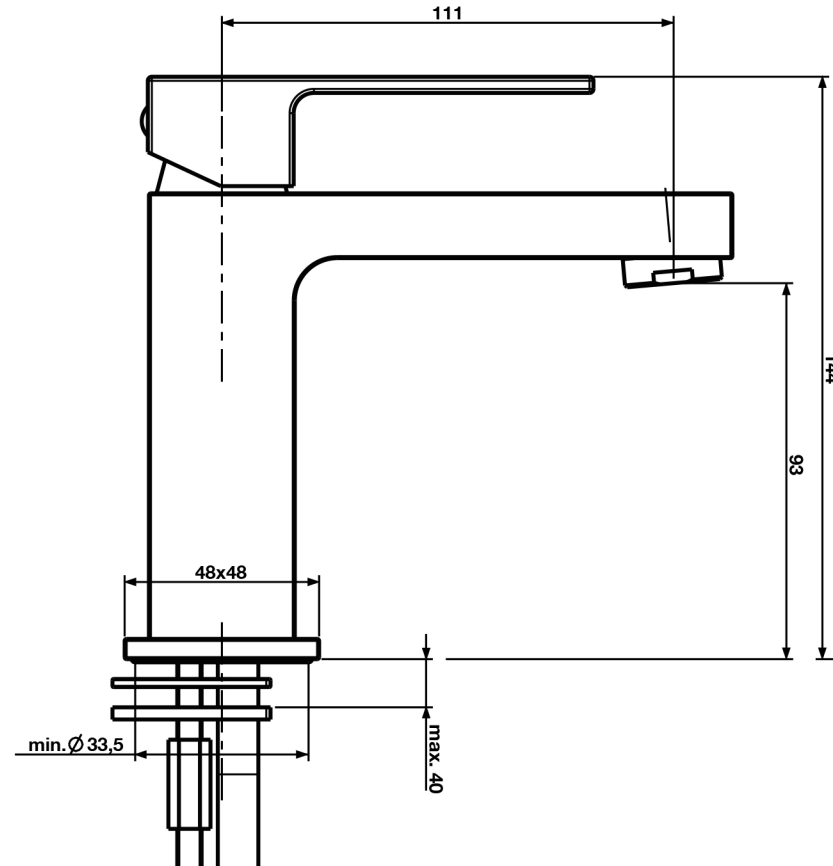

Elvo Series

Basin mono tap

tissino

Designed to Inspire
Made to Experience

tissino

T 0345 582 8000
E info@tissino.co.uk
W tissino.co.uk

Lyncastle Road
Appleton Thorn
Warrington WA4 4SN